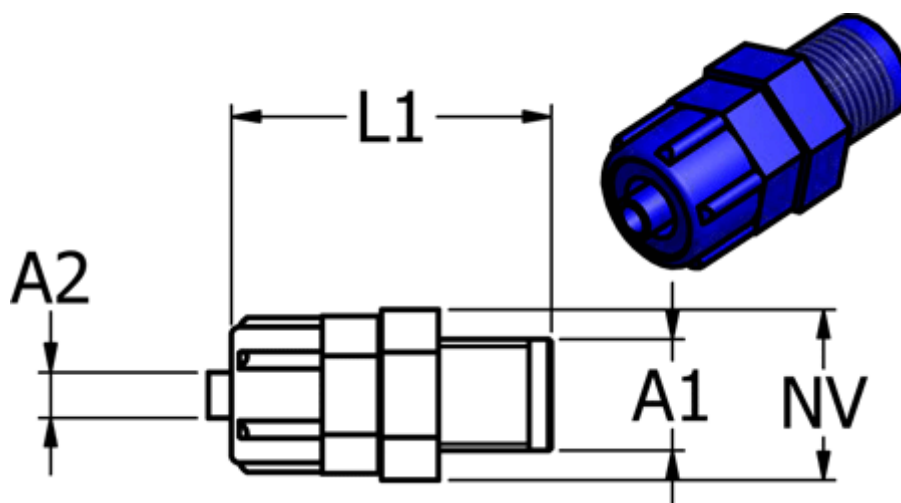

Article number: 58611657

Description: Push-on fitting POM 11.657, Ø8/6-G 3/8"
Straight plastic union, blue

Measures

For hose A2	= 8/6
L1	= 34
NV	= 19
Thread A1	= G 3/8"